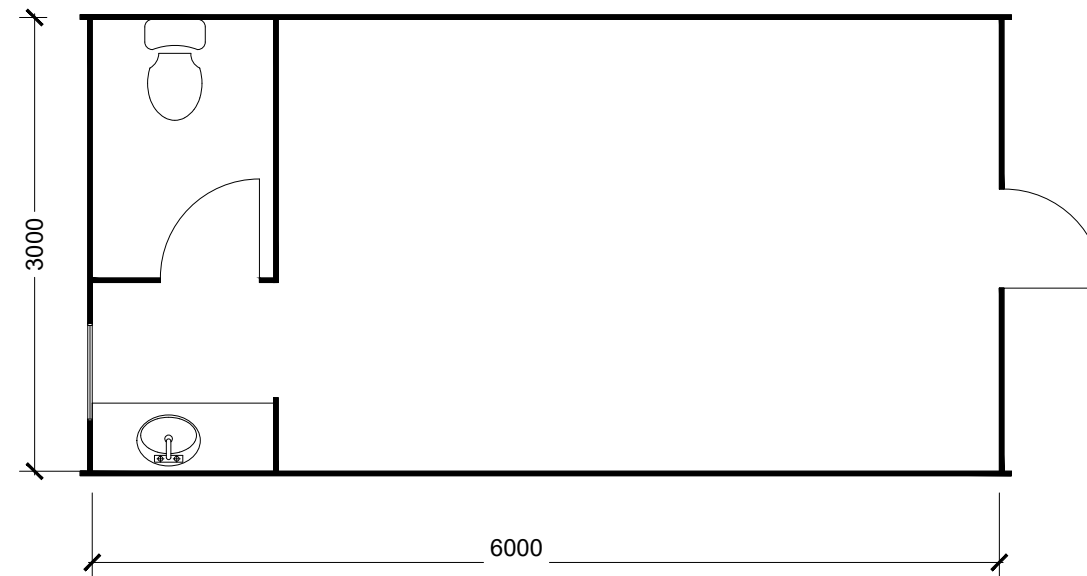

Front Elevation

Side Elevation

Rear Elevation

Side Elevation

Green Room

GIA - 18.00m²
GEA - 18.77m²

GREEN ROOM POD

Berry Bank Park, Oddington

Date - Dec 2022 Scale - 1:50 @ A3